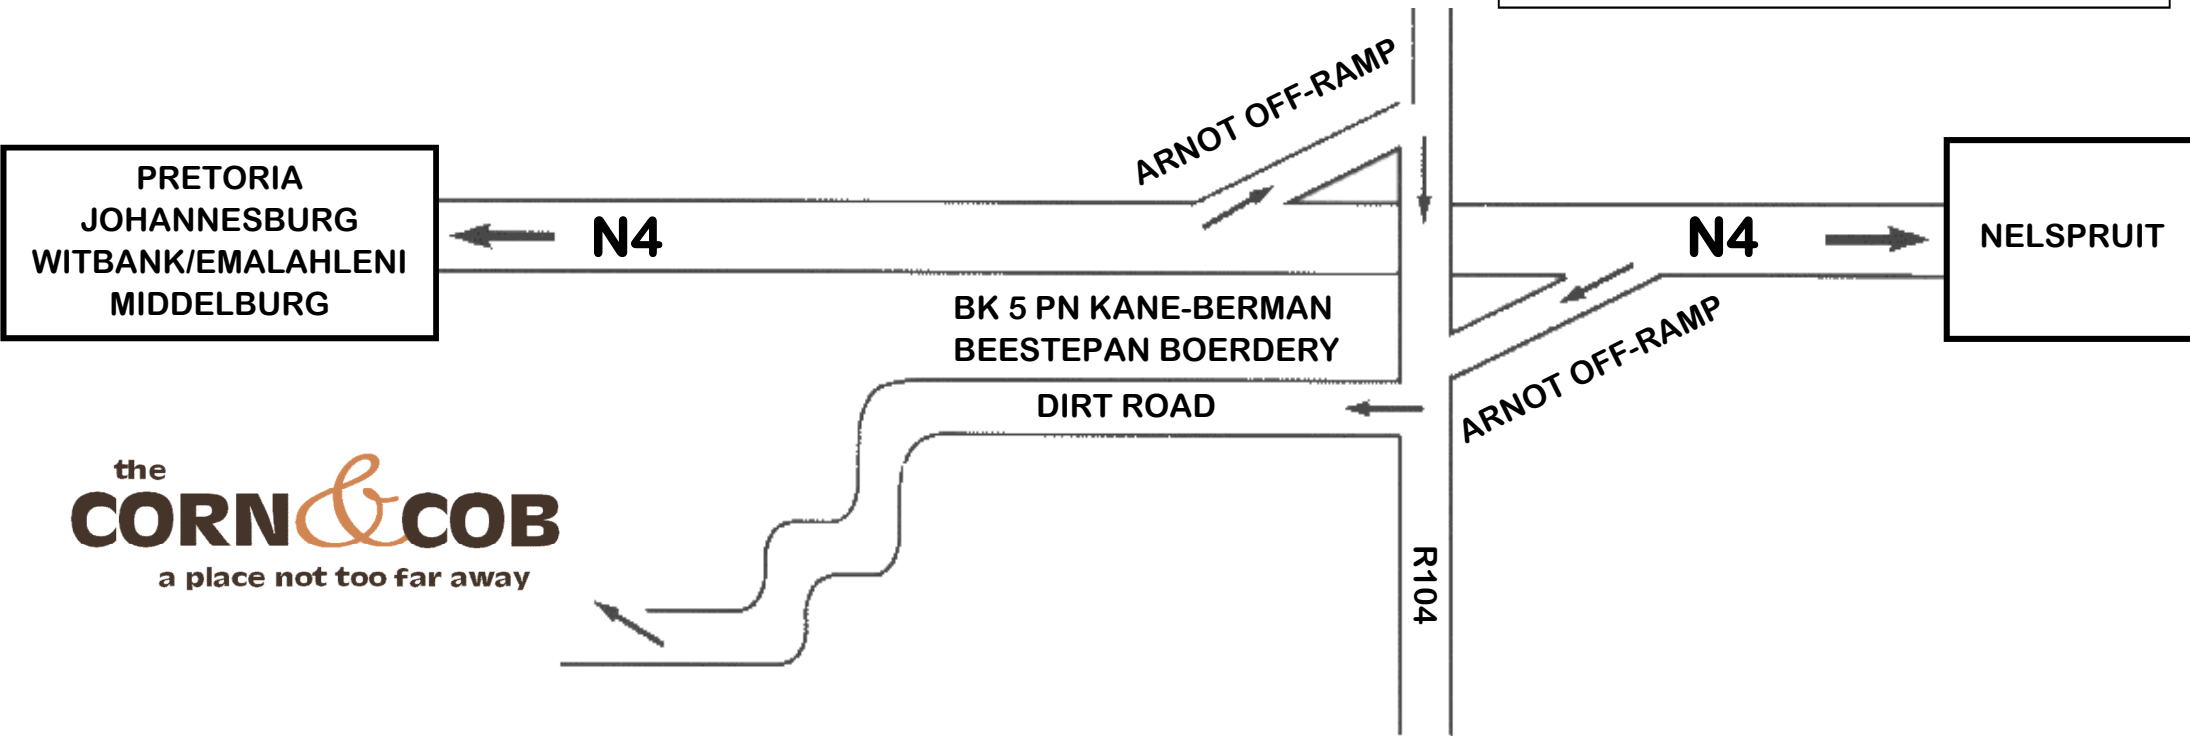

#### From Johannesburg

On the N4 Highway from Johannesburg to Nelspruit, Travel 38.4Km from WitbankToll-gate to the 153 Arnot off-ramp, turn right onto the R104. Turn right at the BK 5 PN KANE-BERMAN, BEESTEPAN BOERDERY SIGN. Follow the dirt road for 3.2 Km.

#### From Nelspruit

On the N4 Highway from Nelspruit to Johannesburg, travel 18.4 Km from the Wonderfontein petro port to the 153 Arnot off-ramp, turn left onto the R104. Turn right at the BK 5 PN KANE-BERMAN, BEESTEPAN BOERDERY SIGN. Follow the dirt road for 3.2 Km