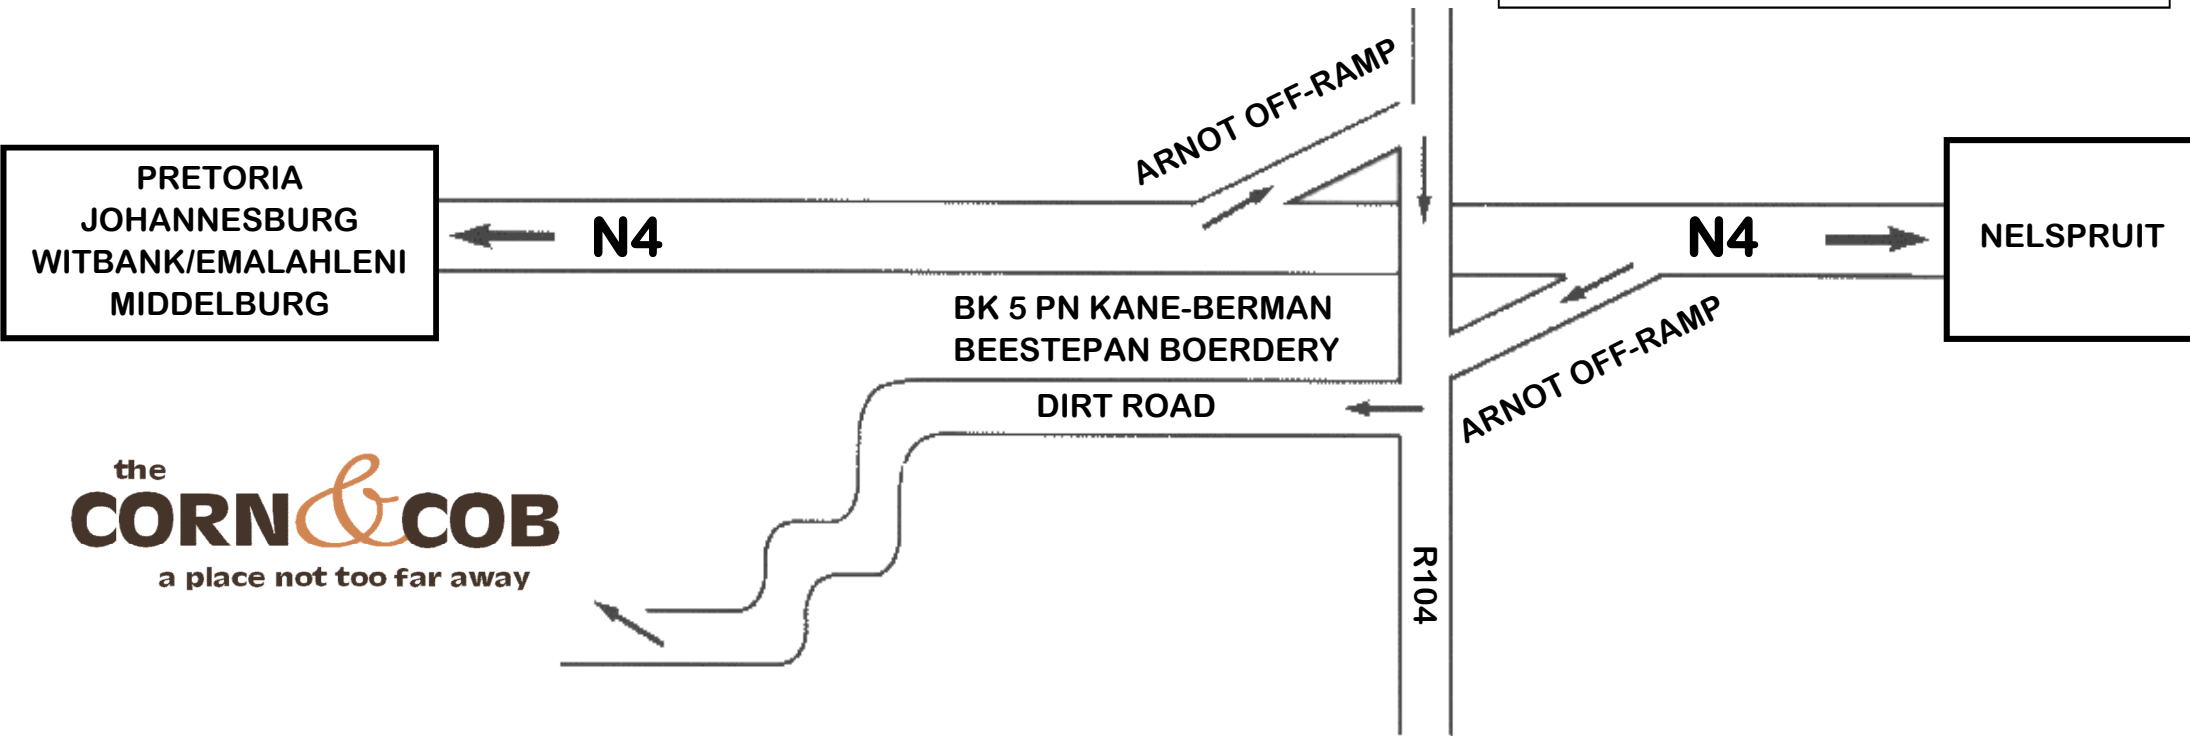

Rosie Botha 082 388 3512
Fax: (013) 246 7118
E-mail: venue@cornandcob.co.za
www.cornandcob.co.za

From Johannesburg

On the N4 Highway from Johannesburg to Nelspruit, Travel 38.4Km from WitbankToll-gate to the 153 Arnot off-ramp, turn right onto the R104. Turn right at the BK 5 PN KANE-BERMAN, BEESTEPAN BOERDERY SIGN. Follow the dirt road for 3.2 Km.

From Nelspruit

On the N4 Highway from Nelspruit to Johannesburg, travel 18.4 Km from the Wonderfontein petro port to the 153 Arnot off-ramp, turn left onto the R104. Turn right at the BK 5 PN KANE-BERMAN, BEESTEPAN BOERDERY SIGN. Follow the dirt road for 3.2 Km